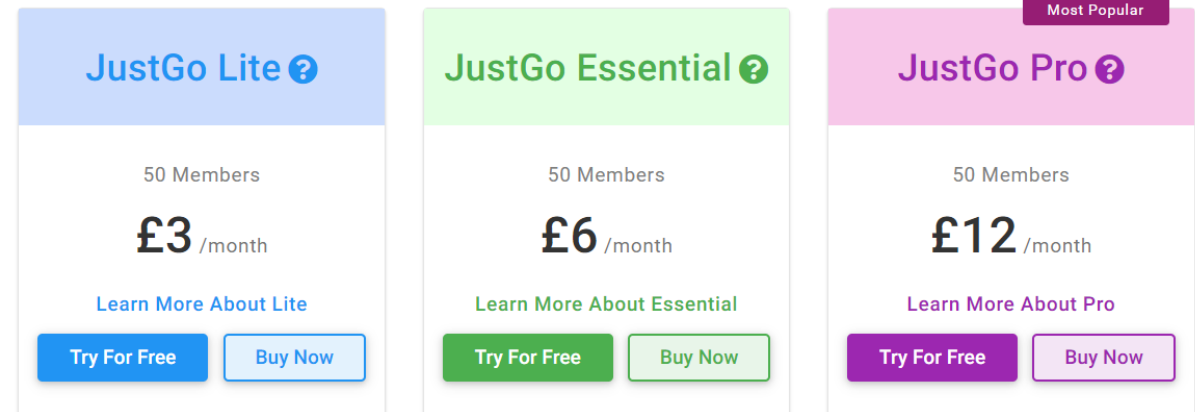

Benefits of JustGo for Clubs

- Set your membership packages to auto-renew to simplify your renewal process
- Build a website to promote your Club and share your news
- Utilise the email communications tool to encourage sign-ups, renewals and engage your members
- Take bookings through your platform for easy sign-ups to events

Select the package you would like to utilise by clicking 'Buy Now', you have free access to the JustGo Lite package but you can upgrade and pay the difference.

How do I sign up?

Complete the sign up forms in the following screens.