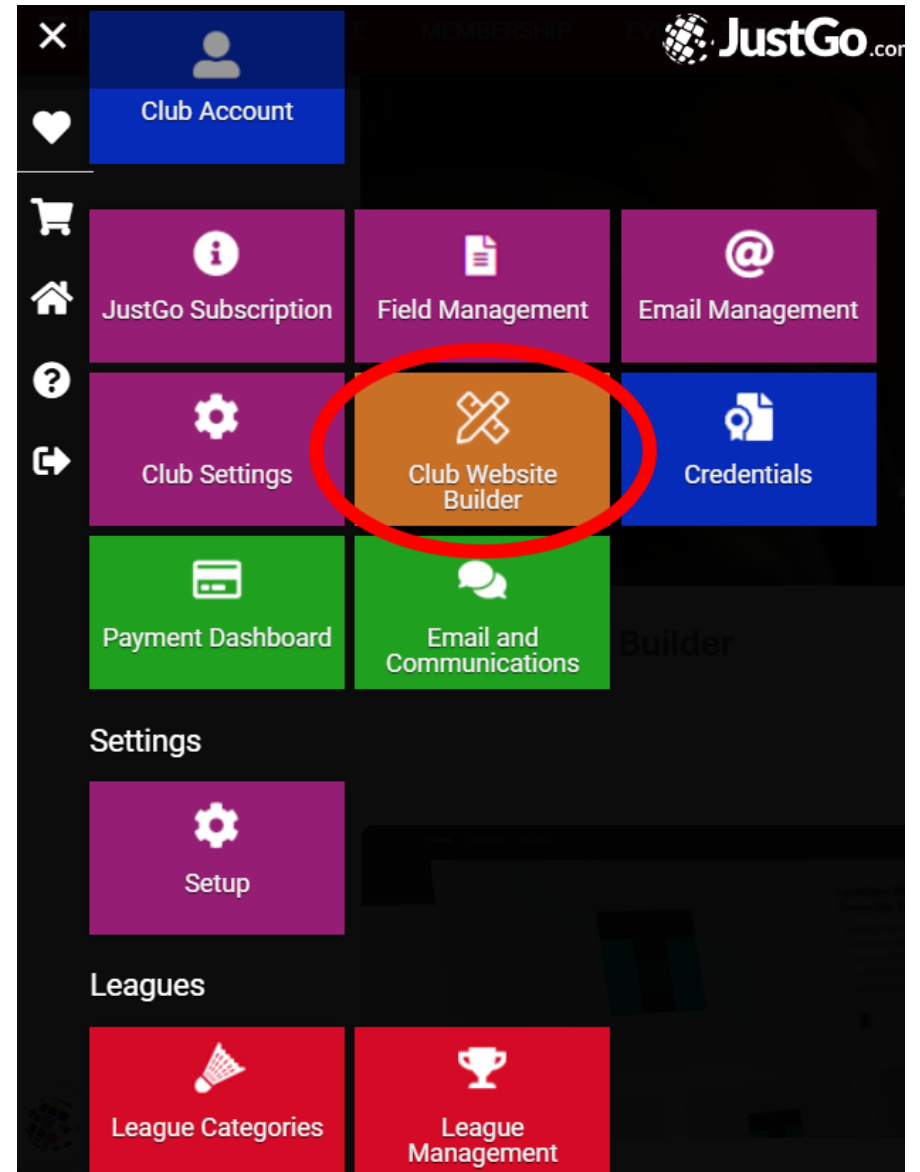

Creating a website

Access the Website Builder tool from the menu button or [click here](#)

For instructions how to create your website [click here](#)

Please click on the links after logging in to the JustGo platform to ensure you are directed to the correct page