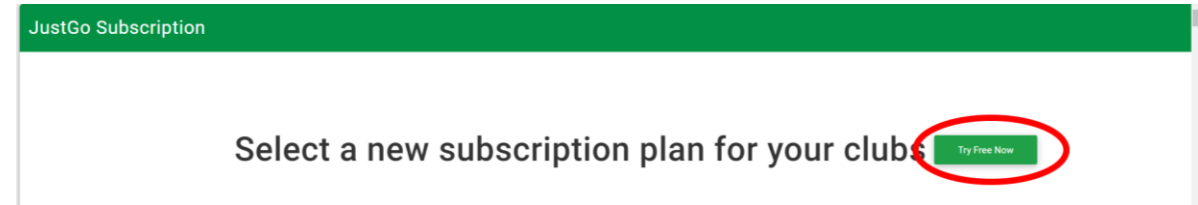

Benefits of JustGo for Clubs

- Set your membership packages to auto-renew to simplify your renewal process
- Build a website to promote your Club and share your news
- Utilise the email communications tool to encourage sign-ups, renewals and engage your members
- Take bookings through your platform for easy sign-ups to events

Select the package you would like to utilise by clicking 'Buy Now', you have free access to the JustGo Lite package but you can upgrade and pay the difference.

How do I sign up?

Complete the sign up forms in the following screens.