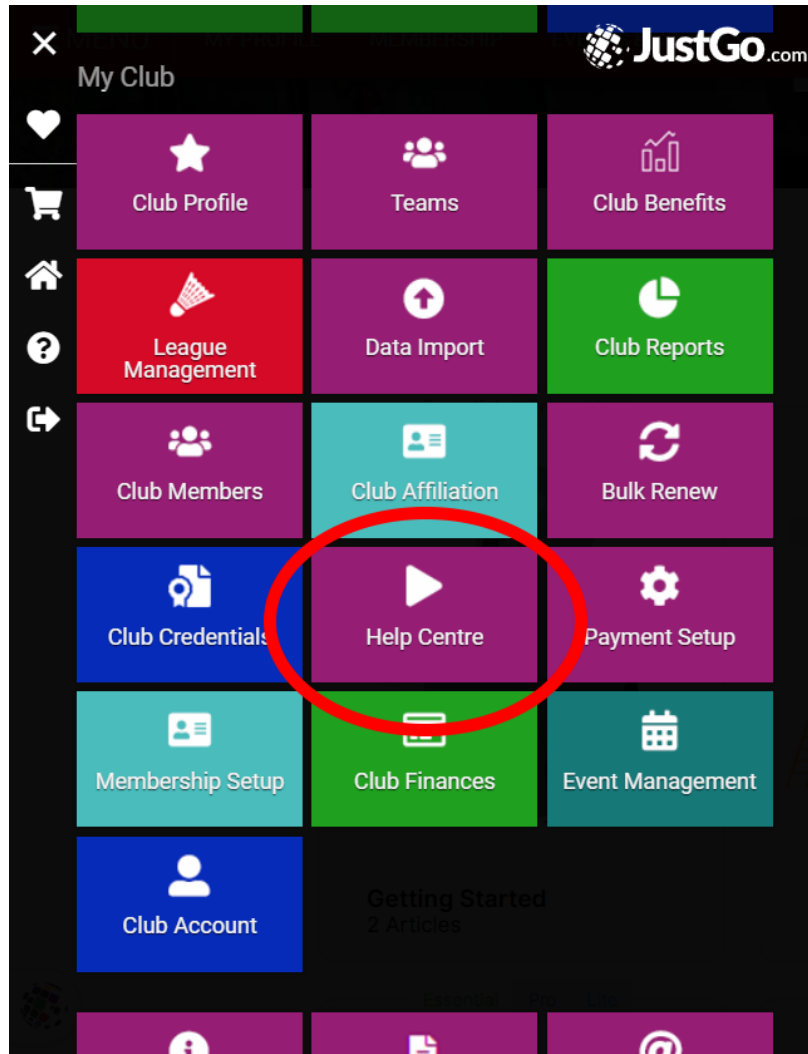

Help using your new tools

After signing up visit the Help Centre for support in accessing and utilising your new tools. There are written and video instructions to assist you.

Alternatively [click here](#) to access the Help Centre