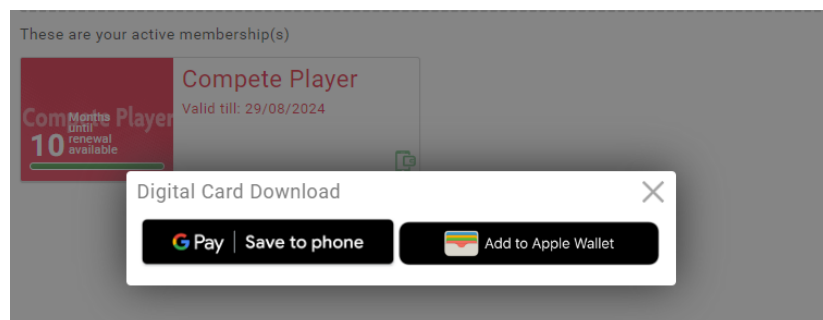

Step 2:

Select either Google or Apple depending on the type of smartphone you have to download your card to your wallet.