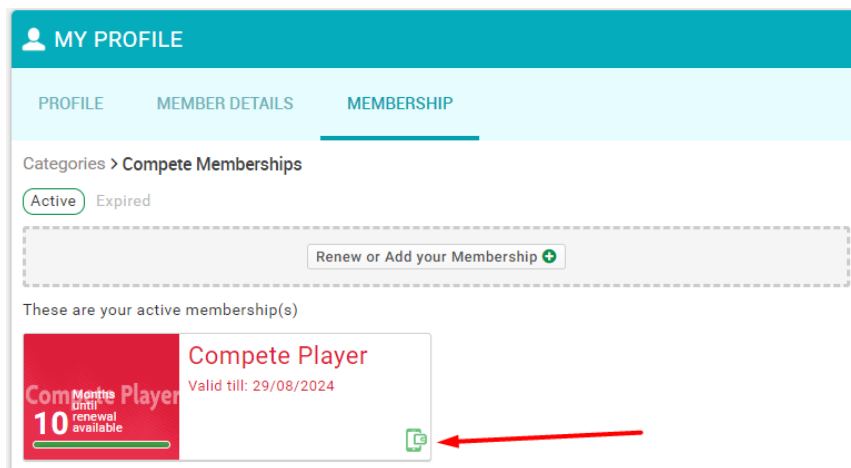

# Digital Membership Card

Access your membership on-the-go by downloading your Digital Membership Card to your smartphone Apple or Google wallet.

Follow the instructions below to download your digital membership card.

Step 1: On your smartphone web browser log in your [membership account here](#) and visit the Membership section in 'My Profile'. Click on the green icon in the bottom right of your active membership tile.