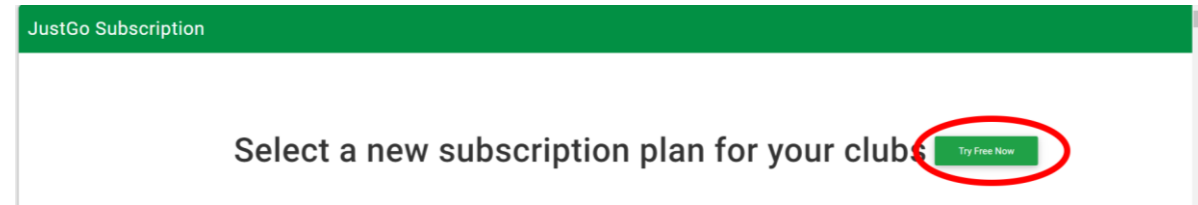

[Click](#) to watch a short introduction video

How do I sign up?

[Click here](#) to navigate to the sign up page and click 'Try Free Now'

Select the package you would like to utilise by clicking 'Buy Now', you have free access to the JustGo Lite package but you can upgrade and pay the difference.

How do I sign up?

Complete the sign up forms in the following screens.

When you get to checkout add the code to the discount code box circled below to get the Lite membership for free or save £3 per month on one of the other packages.