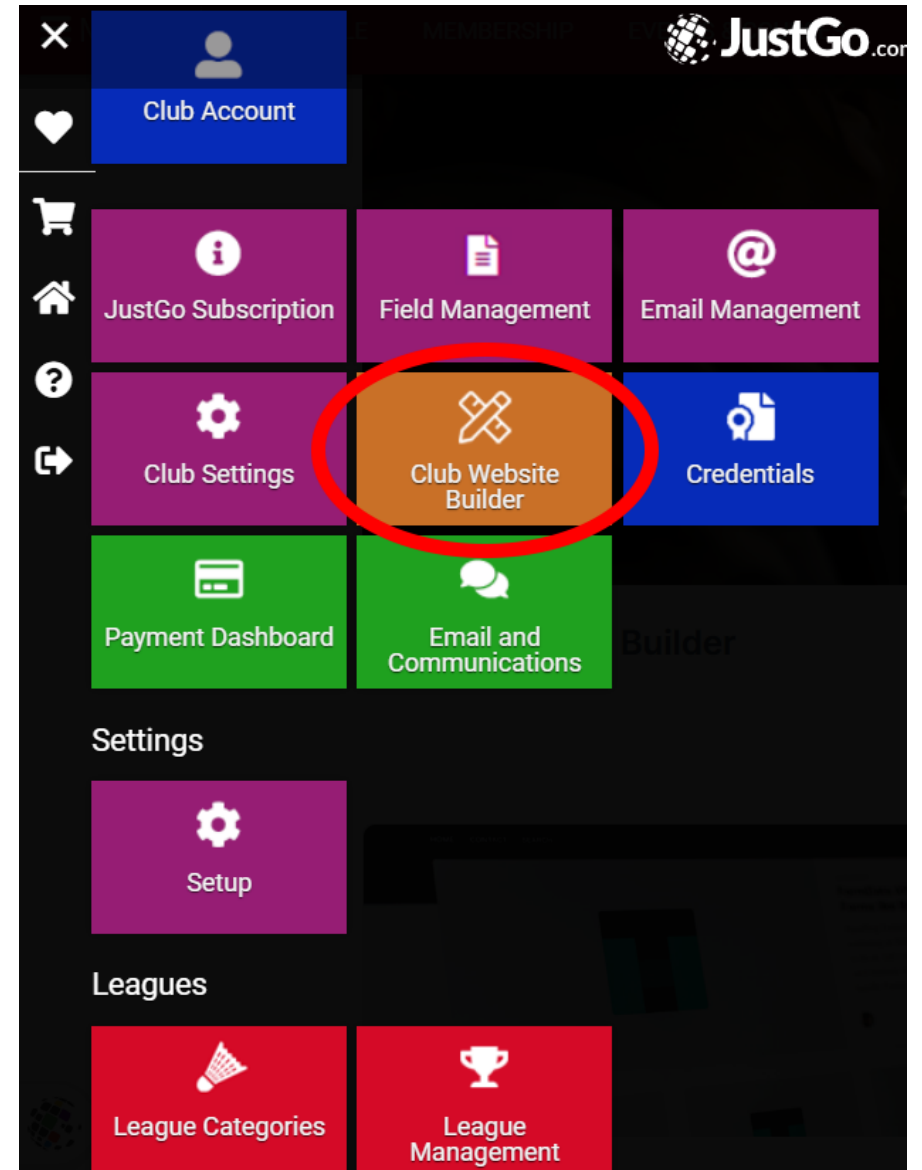

Creating a website

Access the Website Builder tool from the menu button or [click here](#)

For instructions how to create your website [click here](#)

Please click on the links after logging in to the JustGo platform to ensure you are directed to the correct page