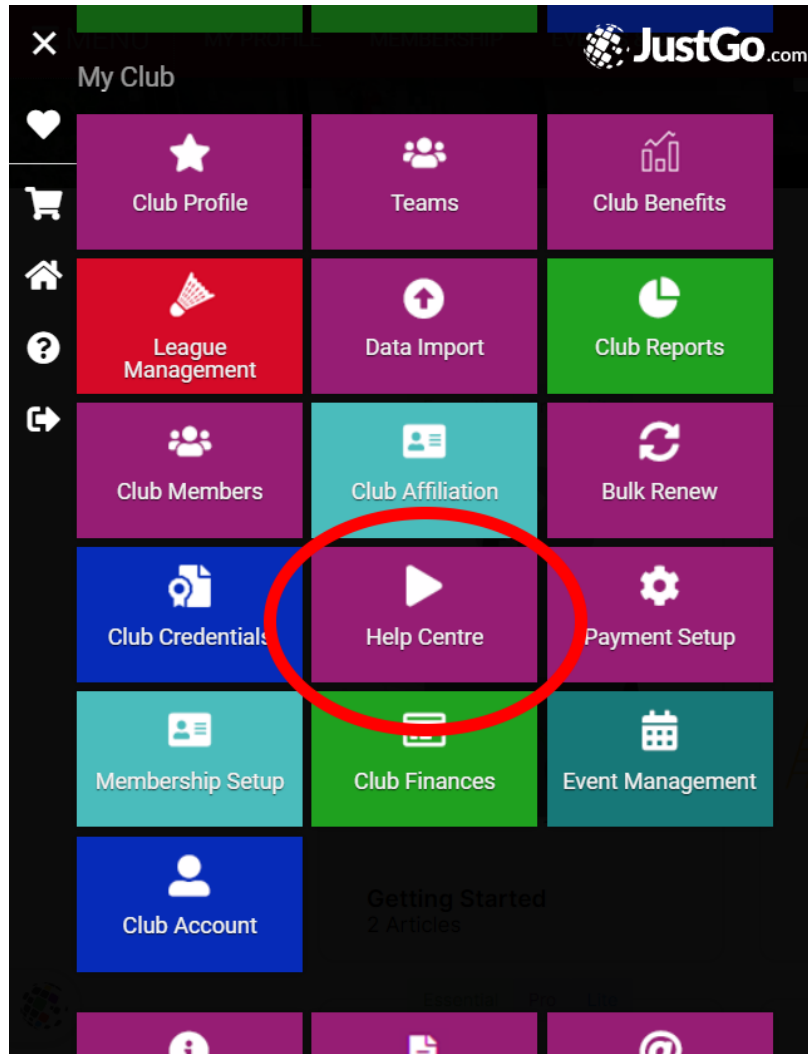

If you have discount code, please enter it here.

discount code

**PROMOTIONAL CODE:
000104-2RU6LYP7PL**

Help using your new tools

After signing up visit the Help Centre for support in accessing and utilising your new tools. There are written and video instructions to assist you.