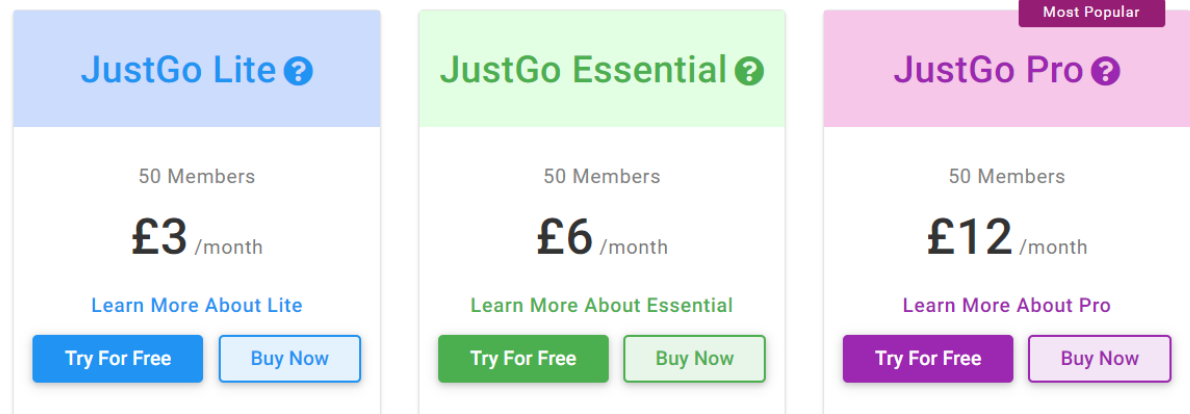

JustGo for Clubs

How to sign up and use your promotional tools

What is JustGo for Clubs?

JustGo for Club is a simple-to-use tool that simplifies the way you work, reduces your administration and unifies your whole community. No matter your club size, JustGo can help you attract and manage members.

The tool will allow you to

- Create a website to promote your Club
- Send branded and personalised emails to inform members of Club news and events
- Sell tickets to events and courses on your own booking platform

[Click](#) to watch a short introduction video

How do I sign up?

[Click here](#) to navigate to the sign up page and click 'Try Free Now'

Select the package you would like to utilise by clicking 'Buy Now', you have free access to the JustGo Lite package but you can upgrade and pay the difference.

How do I sign up?

Complete the sign up forms in the following screens.

When you get to checkout add the code to the discount code box circled below to get the Lite membership for free or save £3 per month on one of the other packages.